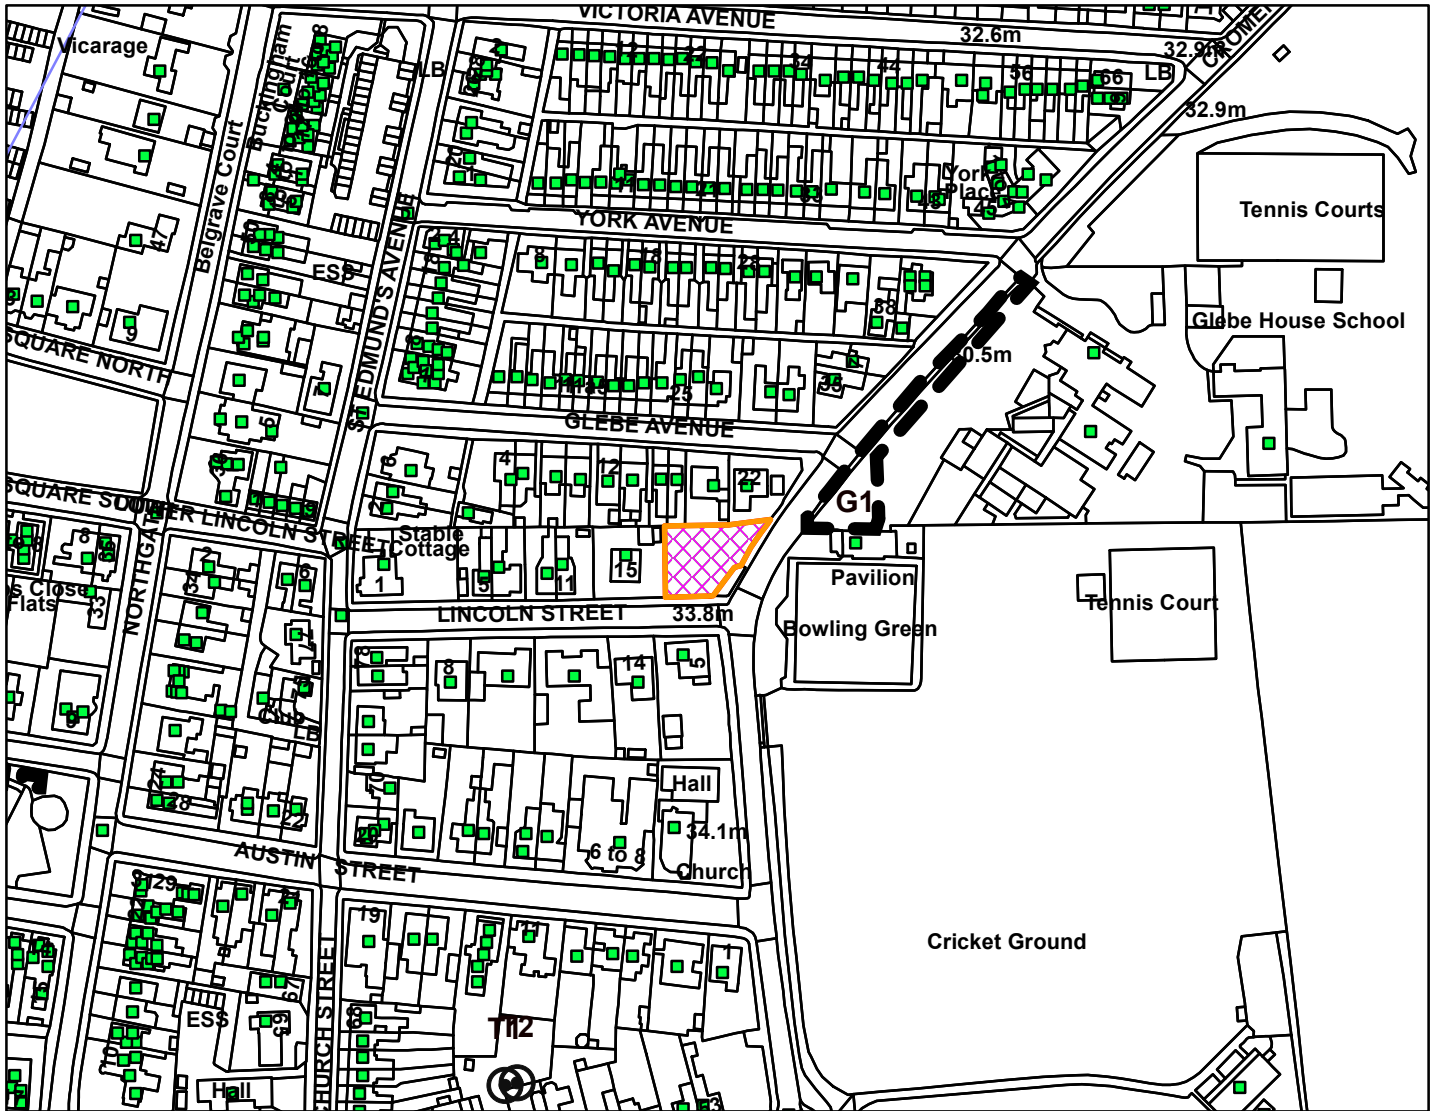

23/02276/F

Borough Council of
King's Lynn &
West Norfolk

15 Lincoln Street, Hunstanton, PE36 6AS

Legend

Scale: 1:2,500

Reproduced from the Ordnance Survey map with permission of the Controller of His Majesty's Stationery Office © Crown Copyright 2023.

Unauthorised reproduction infringes Crown Copyright and may lead to prosecution or civil proceedings.

Organisation	BCKLWN
Department	Department
Comments	Not Set
Date	23/09/2024
MSA Number	0100024314